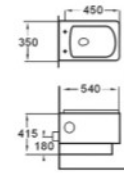

Stercutus
Wall hung toilet
Inodoro
colgonte
P-trap 180mm
Roughing-in