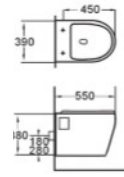

Soranus
Wall hung toilet
Inodoro
colgonte
P-trap
180/280mm
Roughing-in