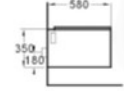

Wall-hung Toilets

Inodoro colgonte

Soranus
Wall hung toilet
Inodoro
colgonte
P-trap
180/280mm
Roughing-in

Sars
Wall hung toilet
Inodoro
colgonte
P-trap 180mm
Roughing-in

Spes
Wall hung toilet
Inodoro
colgonte
P-trap 180mm
Roughing-in