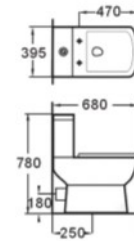

Two-piece Toilets

Inodobro de dos piezas

Salacia
Two-piece toilet
Dos piezas inodoro
S-trap 250mm
P-trap 180mm
Roughing-in

Salus
Two-piece toilet
Dos piezas inodoro
S-trap 250mm
P-trap 180mm
Roughing-in

Sancus
Two-piece toilet
Dos piezas inodoro
S-trap 140/250mm
P-trap 180mm
Roughing-in

Saturn
Two-piece toilet
Dos piezas inodoro
S-trap 250mm
P-trap 180mm
Roughing-in

Securitas
Two-piece toilet
Dos piezas inodoro
S-trap 250mm
P-trap 180mm
Roughing-in

Silvanus
Two-piece toilet
Dos piezas inodoro
S-trap 250mm
P-trap 180mm
Roughing-in