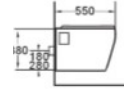

Soranus
Wall hung toilet
Inodoro
colgonte
P-trap
180/280mm
Roughing-in