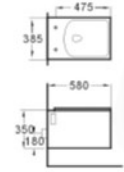

Saturn
Two-piece toilet
Dos piezas inodoro
S-trap 250mm
P-trap 180mm
Roughing-in

Securitas
Two-piece toilet
Dos piezas inodoro
S-trap 250mm
P-trap 180mm
Roughing-in

Silvanus
Two-piece toilet
Dos piezas inodoro
S-trap 250mm
P-trap 180mm
Roughing-in

Wall-hung Toilets

Inodoro colgonte

Soranus
Wall hung toilet
Inodoro
colgonte
P-trap
180/280mm
Roughing-in

Sars
Wall hung toilet
Inodoro
colgonte
P-trap 180mm
Roughing-in

Spes
Wall hung toilet
Inodoro
colgonte
P-trap 180mm
Roughing-in