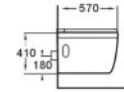

Sumanus
Wall hung toilet
Inodoro
colgonte
P-trap 180mm
Roughing-in