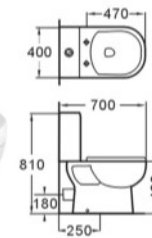

Two-piece Toilets

Inodobro de dos piezas

Salacia
Two-piece toilet
Dos piezas inodoro
S-trap 250mm
P-trap 180mm
Roughing-in

Salus
Two-piece toilet
Dos piezas inodoro
S-trap 250mm
P-trap 180mm
Roughing-in

Sancus
Two-piece toilet
Dos piezas inodoro
S-trap 140/250mm
P-trap 180mm
Roughing-in

Saturn
Two-piece toilet
Dos piezas inodoro
S-trap 250mm
P-trap 180mm
Roughing-in

Securitas
Two-piece toilet
Dos piezas inodoro
S-trap 250mm
P-trap 180mm
Roughing-in

Silvanus
Two-piece toilet
Dos piezas inodoro
S-trap 250mm
P-trap 180mm
Roughing-in