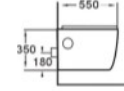

Wall-hung Toilets

Inodoro colgonte

Soranus
Wall hung toilet
Inodoro
colgonte
P-trap
180/280mm
Roughing-in

Sars
Wall hung toilet
Inodoro
colgonte
P-trap 180mm
Roughing-in

Spes
Wall hung toilet
Inodoro
colgonte
P-trap 180mm
Roughing-in