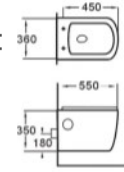

Saturn
Two-piece toilet
Dos piezas inodoro
S-trap 250mm
P-trap 180mm
Roughing-in

Securitas
Two-piece toilet
Dos piezas inodoro
S-trap 250mm
P-trap 180mm
Roughing-in

Silvanus
Two-piece toilet
Dos piezas inodoro
S-trap 250mm
P-trap 180mm
Roughing-in

Wall-hung Toilets

Inodoro colgonte

Soranus
Wall hung toilet
Inodoro
colgonte
P-trap
180/280mm
Roughing-in

Sars
Wall hung toilet
Inodoro
colgonte
P-trap 180mm
Roughing-in

Spes
Wall hung toilet
Inodoro
colgonte
P-trap 180mm
Roughing-in