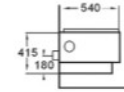

Stercutus
Wall hung toilet
Inodoro
colgonte
P-trap 180mm
Roughing-in