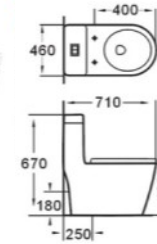

Two-piece Toilets

Inodobro de dos piezas

Salacia
Two-piece toilet
Dos piezas inodoro
S-trap 250mm
P-trap 180mm
Roughing-in

Salus
Two-piece toilet
Dos piezas inodoro
S-trap 250mm
P-trap 180mm
Roughing-in

Sancus
Two-piece toilet
Dos piezas inodoro
S-trap 140/250mm
P-trap 180mm
Roughing-in

Saturn
Two-piece toilet
Dos piezas inodoro
S-trap 250mm
P-trap 180mm
Roughing-in

Securitas
Two-piece toilet
Dos piezas inodoro
S-trap 250mm
P-trap 180mm
Roughing-in

Silvanus
Two-piece toilet
Dos piezas inodoro
S-trap 250mm
P-trap 180mm
Roughing-in