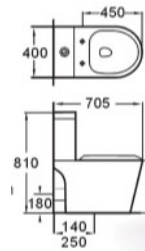

Two-piece Toilets

Inodobro de dos piezas

Salacia
Two-piece toilet
Dos piezas inodoro
S-trap 250mm
P-trap 180mm
Roughing-in

Salus
Two-piece toilet
Dos piezas inodoro
S-trap 250mm
P-trap 180mm
Roughing-in

Sancus
Two-piece toilet
Dos piezas inodoro
S-trap 140/250mm
P-trap 180mm
Roughing-in

Saturn
Two-piece toilet
Dos piezas inodoro
S-trap 250mm
P-trap 180mm
Roughing-in

Securitas
Two-piece toilet
Dos piezas inodoro
S-trap 250mm
P-trap 180mm
Roughing-in

Silvanus
Two-piece toilet
Dos piezas inodoro
S-trap 250mm
P-trap 180mm
Roughing-in