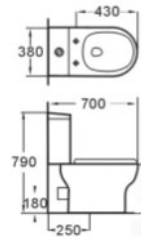

Two-piece Toilets

Inodobro de dos piezas

Salacia
Two-piece toilet
Dos piezas inodoro
S-trap 250mm
P-trap 180mm
Roughing-in

Salus
Two-piece toilet
Dos piezas inodoro
S-trap 250mm
P-trap 180mm
Roughing-in

Sancus
Two-piece toilet
Dos piezas inodoro
S-trap 140/250mm
P-trap 180mm
Roughing-in

Saturn
Two-piece toilet
Dos piezas inodoro
S-trap 250mm
P-trap 180mm
Roughing-in

Securitas
Two-piece toilet
Dos piezas inodoro
S-trap 250mm
P-trap 180mm
Roughing-in

Silvanus
Two-piece toilet
Dos piezas inodoro
S-trap 250mm
P-trap 180mm
Roughing-in