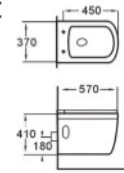

Sumanus
Wall hung toilet
Inodoro
colgonte
P-trap 180mm
Roughing-in